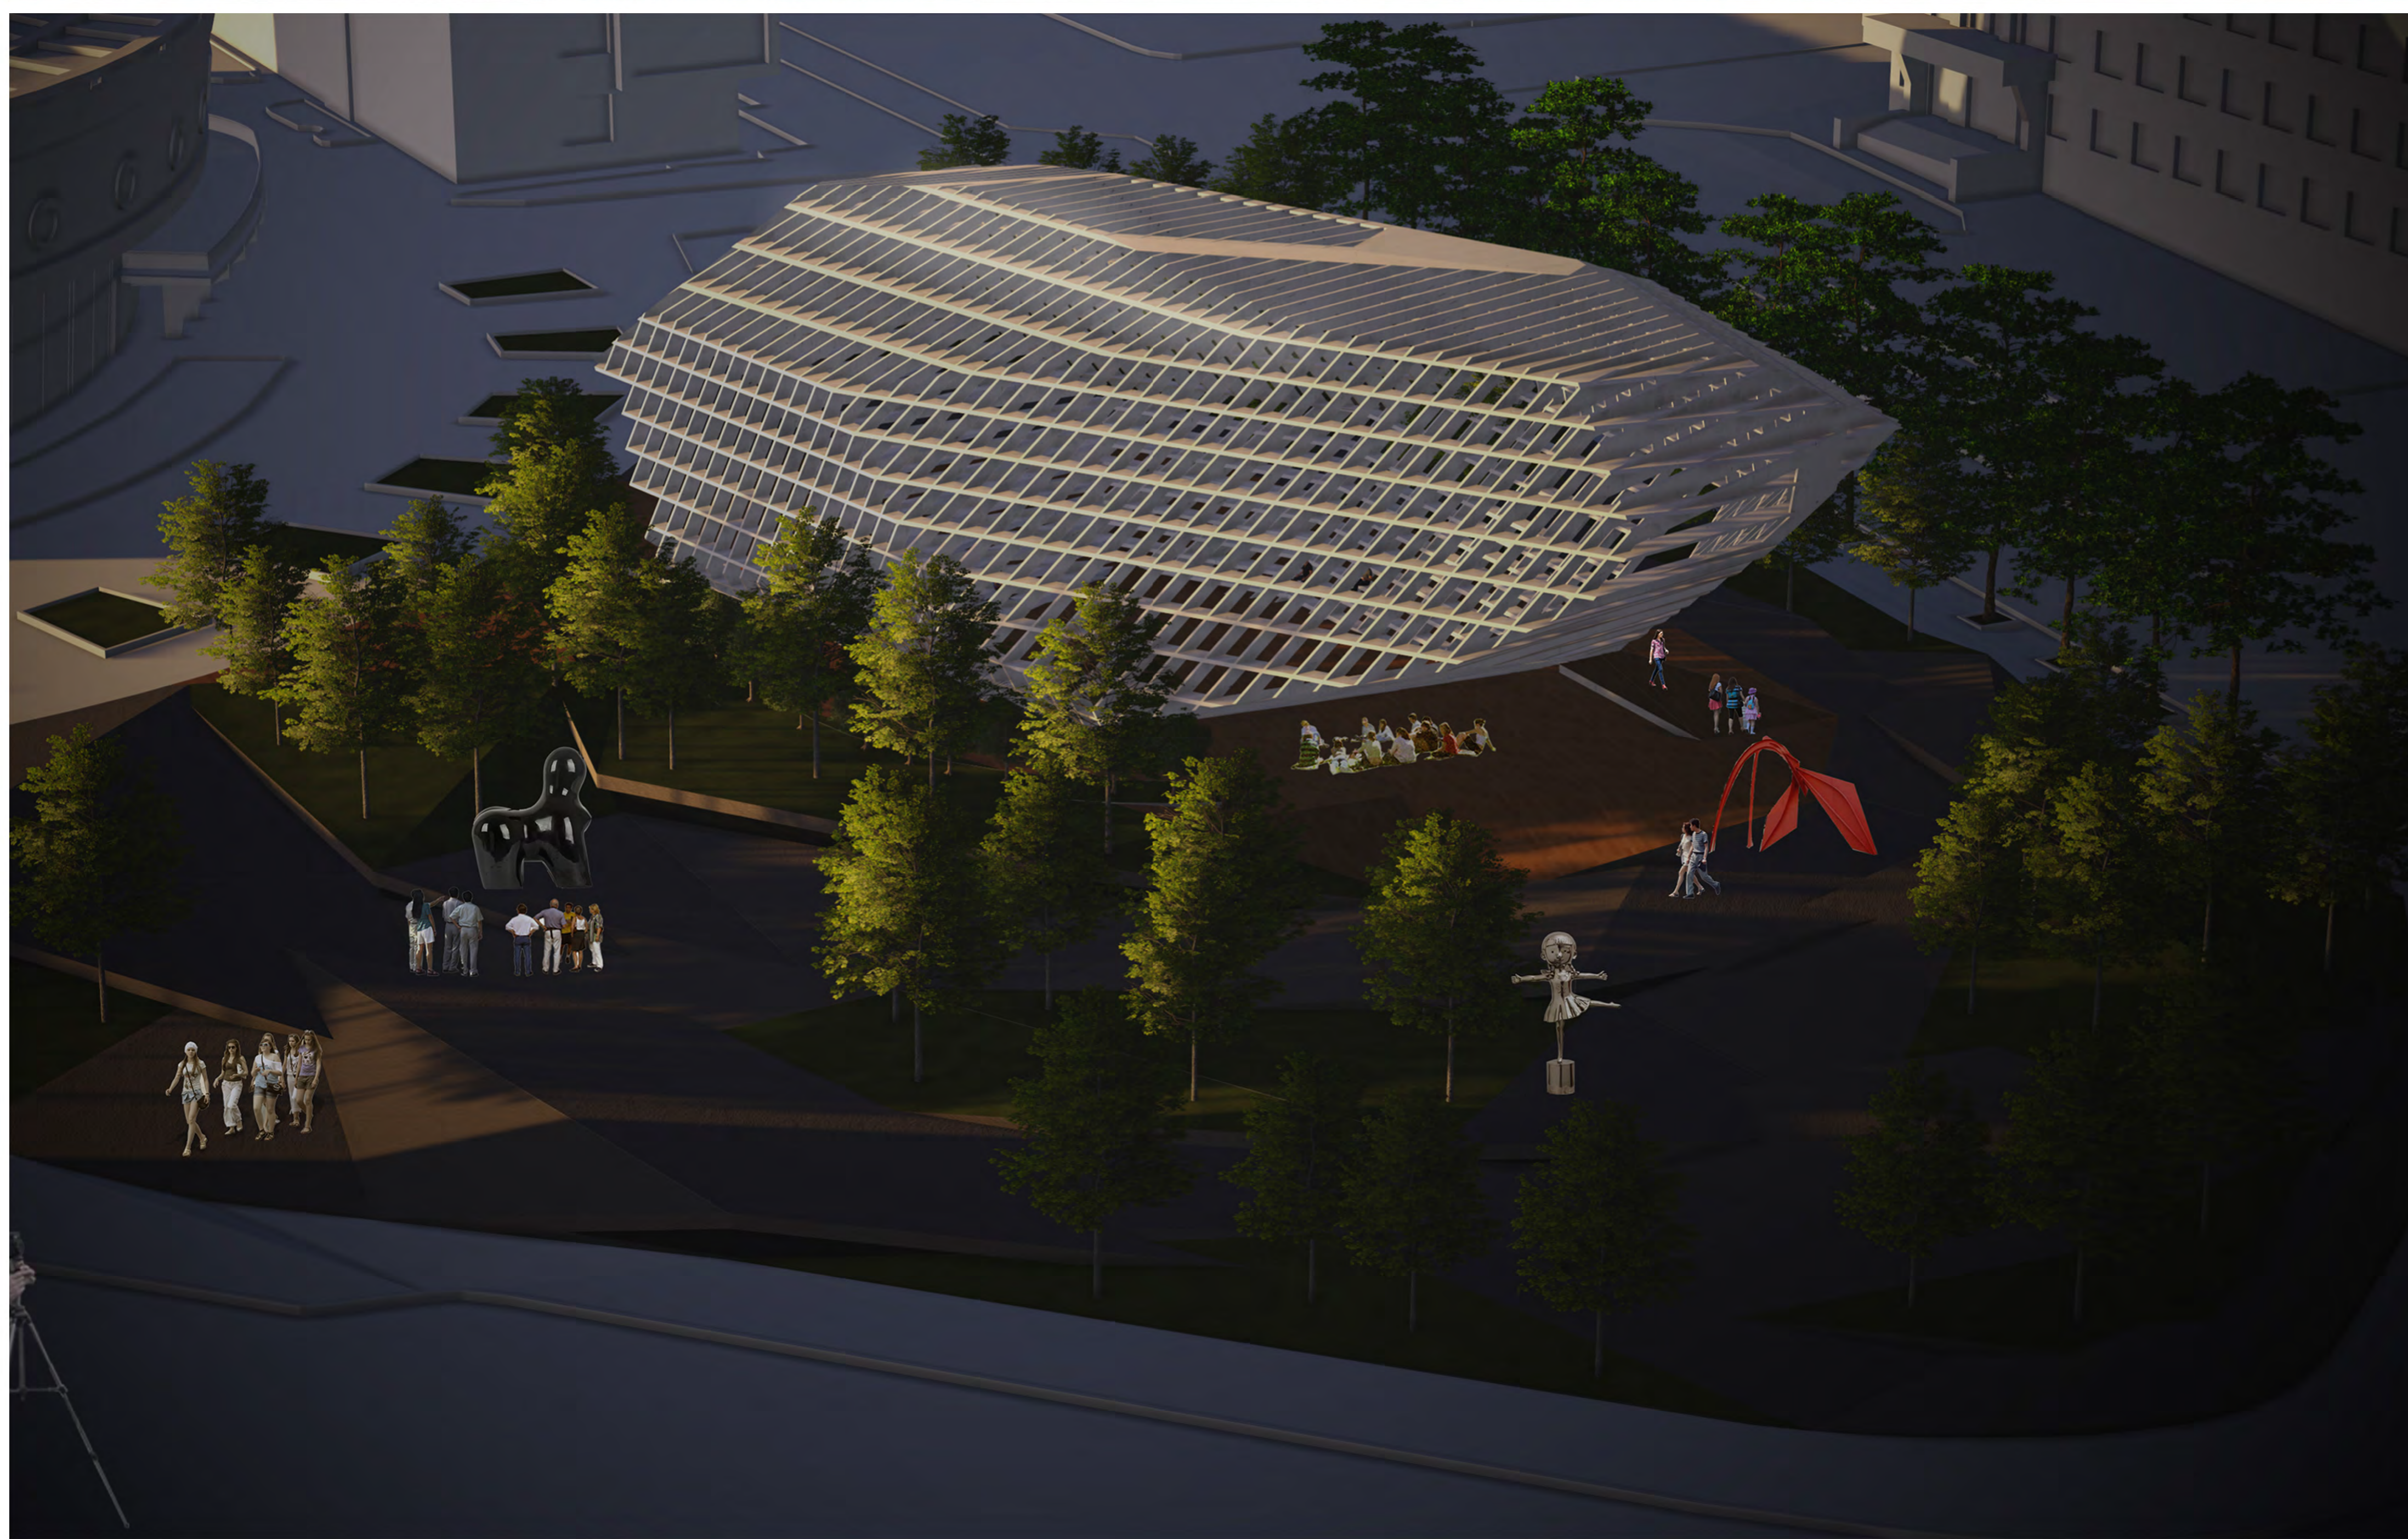

070219

From Objects to Place

The core conception of this design is a hollow framework cantilevered out from the base architecture. It is not a monument in strict sense, I hope to create a monumental place through this framework -- a delightful, impressive place!

I believe that this place will become a good complement to The Globus Theater, and promote good interaction, bring more crowds. Also, it will bring more interesting cultural or artistic events for the Novosibirsk!